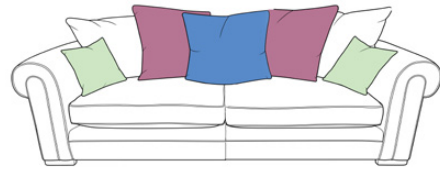

# The Oceanus Collection

When you're looking for something luxurious then look no further than the gorgeous Oceanus fabric sofa collection. Its classic styled arms which are broad and comforting are bold and strong and epitomise what this sofa stands for. This stylish range is available in a great range of fabric colours and fabric grades as well as a choice of foot colours, thus allowing you to customise your sofa to your exact needs and specifications. What's more the sofas are available in a standard back or scatter back in a choice of 4 seater, 3 seater and 2 seater sofa whilst the snuggler and armchair are available in a standard back.

4 Seater Sofa Standard Back/Scatter Back (2 pieces)  
W: 275cm D: 105cm H: 92cm SH: 51cm AH: 77cm

3 Seater Sofa Standard Back/Scatter Back (2 pieces)  
W: 235cm D: 105cm H: 92cm SH: 51cm AH: 77cm

2 Seater Sofa Standard Back/Scatter Back  
W: 195cm D: 105cm H: 92cm SH: 51cm AH: 77cm

Snuggler  
W: 154cm D: 105cm H: 92cm SH: 51cm AH: 77cm

Armchair  
W: 108cm D: 102cm H: 92cm SH: 51cm AH: 68cm

Large Storage Footstool  
W: 87cm D: 66cm H: 39cm

Small Storage Footstool  
W: 65cm D: 51cm H: 42cm

## Features:

- Stylish, inviting fabric sofa in a choice of colours and fabric grades
- Choice of standard back or scatter back sofa
- Hardwood frame with 5 year structural guarantee
- Seats have full zig-zag sprung platform for added flexibility and are foam filled for superior comfort and support
- Back cushions are high quality fibre filled
- Choice of weathered oak, walnut or chrome legs
- Each sofa and snuggler comes with 2 white duck feather filled scatter cushions. The armchair comes with 1 scatter cushion
- Please note the 4 seater and 3 seater sofas come in 2 pieces because of their size
- Scatter cushions are not included but are available to purchase separately
- Please note images are for illustration purposes only
- Measurements are approximate and for guidance only