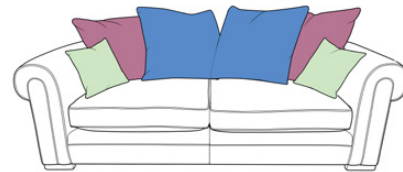

# The Oceanus Collection

When you're looking for something luxurious then look no further than the gorgeous Oceanus fabric sofa collection. Its classic styled arms which are broad and comforting are bold and strong and epitomise what this sofa stands for. This stylish range is available in a great range of fabric colours and fabric grades as well as a choice of foot colours, thus allowing you to customise your sofa to your exact needs and specifications. What's more the sofas are available in a standard back or scatter back in a choice of 4 seater, 3 seater and 2 seater sofa whilst the snuggler and armchair are available in a standard back.

4 Seater Sofa Standard Back/Scatter Back (2 pieces)  
W: 275cm D: 105cm H: 92cm SH: 51cm AH: 77cm

3 Seater Sofa Standard Back/Scatter Back (2 pieces)  
W: 235cm D: 105cm H: 92cm SH: 51cm AH: 77cm

2 Seater Sofa Standard Back/Scatter Back  
W: 195cm D: 105cm H: 92cm SH: 51cm AH: 77cm

## Features:

- Stylish, inviting fabric sofa in a choice of colours and fabric grades
- Choice of standard back or scatter back sofa
- Hardwood frame with 5 year structural guarantee
- Seats have full zig-zag sprung platform for added flexibility and are foam filled for superior comfort and support
- Back cushions are high quality fibre filled
- Choice of weathered oak, walnut or chrome legs
- Each sofa and snuggler comes with 2 white duck feather filled scatter cushions. The armchair comes with 1 scatter cushion
- Please note the 4 seater and 3 seater sofas come in 2 pieces because of their size
- Scatter cushions are not included but are available to purchase separately
- Please note images are for illustration purposes only
- Measurements are approximate and for guidance only