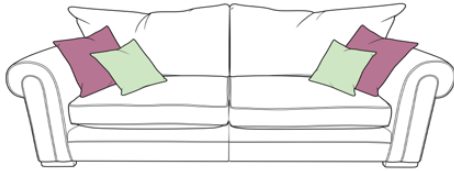

# The Oceanus Collection

When you're looking for something luxurious then look no further than the gorgeous Oceanus fabric sofa collection. Its classic styled arms which are broad and comforting are bold and strong and epitomise what this sofa stands for. This stylish range is available in a great range of fabric colours and fabric grades as well as a choice of foot colours, thus allowing you to customise your sofa to your exact needs and specifications. What's more the sofas are available in a standard back or scatter back in a choice of 4 seater, 3 seater and 2 seater sofa whilst the snuggler and armchair are available in a standard back.

4 Seater Sofa Standard Back/Scatter Back (2 pieces)  
W: 275cm D: 105cm H: 92cm SH: 51cm AH: 77cm

3 Seater Sofa Standard Back/Scatter Back (2 pieces)  
W: 235cm D: 105cm H: 92cm SH: 51cm AH: 77cm

2 Seater Sofa Standard Back/Scatter Back  
W: 195cm D: 105cm H: 92cm SH: 51cm AH: 77cm

## Features:

- Stylish, inviting fabric sofa in a choice of colours and fabric grades
- Choice of standard back or scatter back sofa
- Hardwood frame with 5 year structural guarantee
- Seats have full zig-zag sprung platform for added flexibility and are foam filled for superior comfort and support
- Back cushions are high quality fibre filled
- Choice of weathered oak, walnut or chrome legs
- Each sofa and snuggler comes with 2 white duck feather filled scatter cushions. The armchair comes with 1 scatter cushion
- Please note the 4 seater and 3 seater sofas come in 2 pieces because of their size
- Scatter cushions are not included but are available to purchase separately
- Please note images are for illustration purposes only
- Measurements are approximate and for guidance only