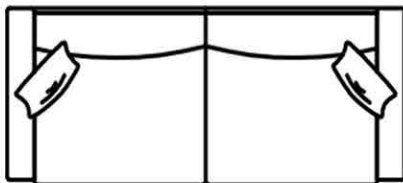

4 SEATER (3 SEAT) SOFA
W: 261CM H: 88CM D: 100CM

4 SEATER (2 SEAT) SOFA
W: 261CM H: 88CM D: 100CM

3 SEATER SOFA
W: 236CM H: 88CM D: 100CM

2 SEATER SOFA
W: 186CM H: 88CM D: 100CM

1.5 SEATER SNUGLER
W: 121CM H: 88CM D: 100CM

ARMCHAIR
W: 96CM H: 88CM D: 100CM

SQUARE FOOTSTOOL
W: 100CM H: 44CM D: 100CM

LARGE RECTANGLE FOOTSTOOL
W: 75CM H: 88CM D: 62CM

SMALL RECTANGLE FOOTSTOOL
W: 100CM H: 88CM D: 62CM

Features:

- Slightly flexible backrest
- Chrome feet
- All Fama frames have lifetime guarantee
- Seat suspensions are guaranteed for 10 years.
- Also available as a corner sofa. Please contact the store for more details
- Measurements are approximate and for guidance only