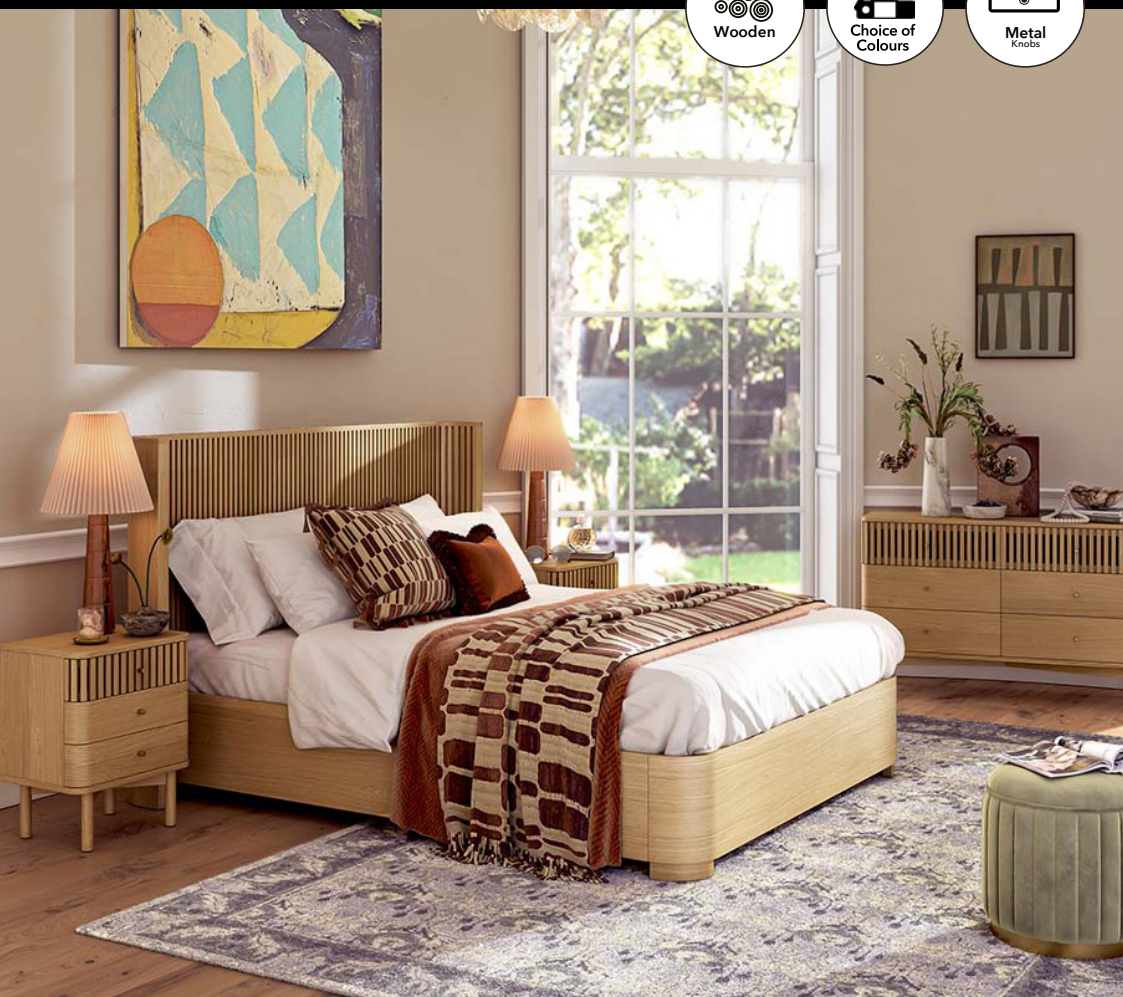

Sanremo Bedroom Collection

Sanremo

Bedroom Collection

Transform your bedroom into a modern sanctuary with the Sanremo range, where contemporary style meets everyday functionality. Featuring a striking blended front design with soft curved edges, elegant gold knobs, and a refined balance of texture and structure, this collection blends sophistication with practicality. With stylish bed frames, sleek lockers, versatile chests of drawers, and a spacious wardrobe, Sanremo offers everything you need to create a cohesive, clutter-free space. Available in Natural and Dark Oak, it's the perfect mix of elegance, storage, and timeless appeal.

Super King Bedstead
W: 216cm L: 213cm H: 120cm

King Bedstead
W: 186cm L: 213cm H: 120cm

Double Bedstead
W: 171cm L: 213cm H: 120cm

3 Drawer Bedside Locker
W: 47cm D: 36cm H: 60cm

3 Drawer Chest Of Drawers
W: 89cm D: 36cm H: 75cm

3 + 3 Drawer Chest Of Drawers
W: 121cm D: 36cm H: 78cm

5 Drawer Tallboy
W: 53cm D: 36cm H: 110cm

2 Door + 1 Drawer Wardrobe
W: 92cm D: 55cm H: 198cm

Features

- Stylish bedroom range with a wide selection of items to choose from
- Available in natural oak and dark oak
- Smooth gliding drawers
- Gold knobs for an elegant finish
- Measurements are for guidance only
- Please note that images are for illustrative purposes only