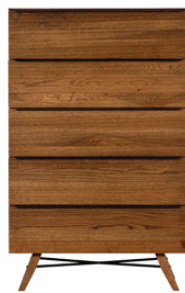

5 Drawer Tallboy
W: 82cm D: 45cm H: 130.8cm