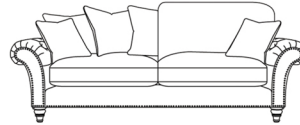

THE CABANA COLLECTION

SCATTER BACK SNUGLER
W: 170CM H: 101CM D: 101CM