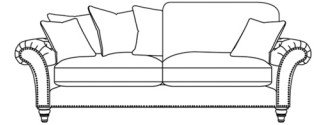

THE CABANA COLLECTION

SCATTER BACK SNUGLER
W: 170CM H: 101CM D: 101CM