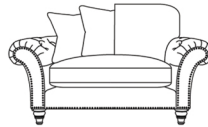

THE CABANA COLLECTION

SCATTER BACK SNUGLER
W: 170CM H: 101CM D: 101CM