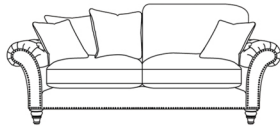

THE CABANA COLLECTION

SCATTER BACK SNUGLER
W: 170CM H: 101CM D: 101CM