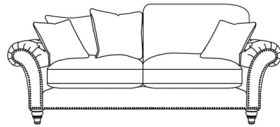

THE CABANA COLLECTION

SCATTER BACK SNUGLER
W: 170CM H: 101CM D: 101CM