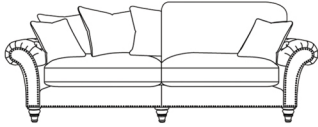

THE CABANA COLLECTION

SCATTER BACK SNUGLER
W: 170CM H: 101CM D: 101CM