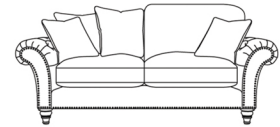

THE CABANA COLLECTION

SCATTER BACK SNUGLER
W: 170CM H: 101CM D: 101CM