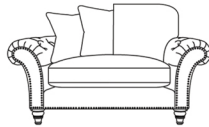

THE CABANA COLLECTION

SCATTER BACK SNUGLER
W: 170CM H: 101CM D: 101CM