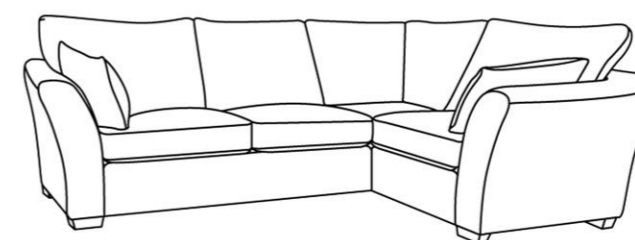

MEUBLES[®]

HOME OF INSPIRATION

HERON

THE HERON COLLECTION

The Heron range is a modern classic. The rolled arms and generous sizing makes it inviting and instantly appealing. The seat cushions are a high quality fibre in a cambric case which ensures endless comfort. The Heron range offers a great choice of sofa sizes in scatter or standard back, corner units, snuggler chair, armchair and storage footstool, giving you all the options to personalise to your requirements. It's the perfect choice for those who appreciate comfort, quality and fine design.

STORAGE FOOTSTOOL
W: 68CM H: 48CM D: 58CM

3 SEATER STANDARD BACK SOFA
W: 209CM H: 98CM D: 102CM

3 SEATER SCATTER BACK SOFA
W: 209CM H: 98CM D: 102CM

2 SEATER STANDARD BACK SOFA
W: 189CM H: 98CM D: 102CM

2 SEATER SCATTER BACK SOFA
W: 189CM H: 98CM D: 102CM

SNUGGLER
W: 157CM H: 98CM D: 102CM

3 SEATER CORNER SOFA C/W CHAISE LHF
W: 285CM H: 98CM D: 199CM

3 SEATER CORNER SOFA C/W CHAISE RHF
W: 285CM H: 98CM D: 199CM

1 SEATER + 3 SEATER CORNER SOFA LHF
W: 272CM H: 98CM D: 198CM

3 SEATER + 1 SEATER CORNER SOFA RHF
W: 272CM H: 98CM D: 198CM

ARMCHAIR
W: 104CM H: 98CM D: 99CM

Features:

- Seat suspension is high tensile zig zag sprung seat platform
- Back suspension is a high resilient foam over a tensioned woven elastic webbed platform
- Seat cushion fillings are high quality fibre in a cambric case
- Available as scatter back or standard back
- Foot options available in light, medium or wenge finish
- Fabulous selection of colours and fabrics
- Measurements are approximate and for guidance only