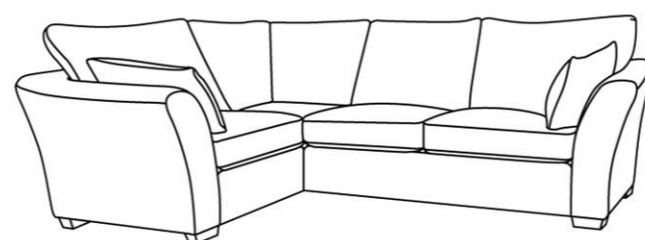

4+ SEATER STANDARD BACK SOFA
W: 251CM H: 98CM D: 102CM

4+ SEATER SCATTER BACK SOFA
W: 251CM H: 98CM D: 102CM

4 SEATER STANDARD BACK SOFA
W: 229CM H: 98CM D: 102CM

4 SEATER SCATTER BACK SOFA
W: 229CM H: 98CM D: 102CM

STORAGE FOOTSTOOL
W: 68CM H: 48CM D: 58CM

3 SEATER STANDARD BACK SOFA
W: 209CM H: 98CM D: 102CM

3 SEATER SCATTER BACK SOFA
W: 209CM H: 98CM D: 102CM

2 SEATER STANDARD BACK SOFA
W: 189CM H: 98CM D: 102CM

2 SEATER SCATTER BACK SOFA
W: 189CM H: 98CM D: 102CM

SNUGGLER
W: 157CM H: 98CM D: 102CM

3 SEATER CORNER SOFA C/W CHAISE LHF
W: 285CM H: 98CM D: 199CM

3 SEATER CORNER SOFA C/W CHAISE RHF
W: 285CM H: 98CM D: 199CM

1 SEATER + 3 SEATER CORNER SOFA LHF
W: 272CM H: 98CM D: 198CM

3 SEATER + 1 SEATER CORNER SOFA RHF
W: 272CM H: 98CM D: 198CM

ARMCHAIR
W: 104CM H: 98CM D: 99CM

Features:

- Seat suspension is high tensile zig zag sprung seat platform
- Back suspension is a high resilient foam over a tensioned woven elastic webbed platform
- Seat cushion fillings are high quality fibre in a cambric case
- Available as scatter back or standard back
- Foot options available in light, medium or wenge finish
- Fabulous selection of colours and fabrics
- Measurements are approximate and for guidance only